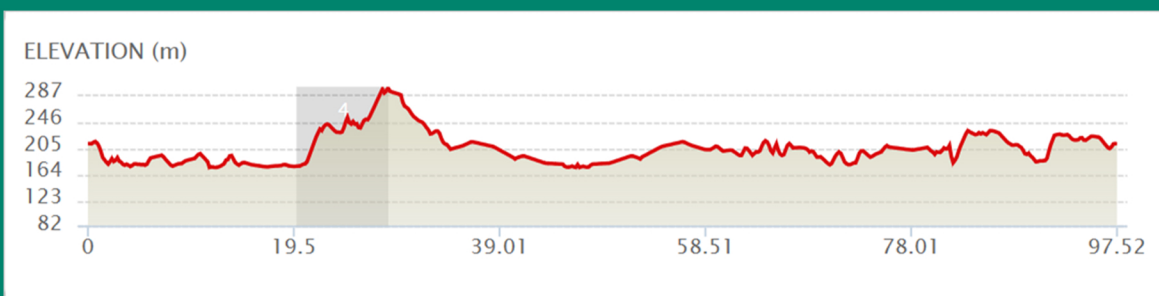

THANK YOU FOR JOINING THE GREAT BUCKET LIST CYCLE!

LEGEND

- 20KM LOOP
- 40KM LOOP
- 70KM LOOP
- 100KM LOOP
- BEACH
- ANGEL STATION REFRESHMENTS
- SIGHT
- AID STATION BATHROOMS, WATER, AND FIRST AID

70KM CYCLE TURN LEFT ON 548
100KM CYCLE CONTINUE STRAIGHT ON REED'S RD & LOOP AROUND AT FORT

REGISTRATION AT 7:30 AM | MEET AT RICHARD'S LANDING CENTENNIAL GROUNDS
CYCLE STARTS AT 9:00 AM | PRIZES, AFTER PARTY & MEAL FROM 12 PM TO 5 PM

**** IF THERE IS A HEAT WARNING IN PLACE, THE REGISTRATION AND START TIME WILL BE MOVED TO EARLIER IN THE DAY TO ENSURE ALL PARTICIPANTS STAY SAFE ****